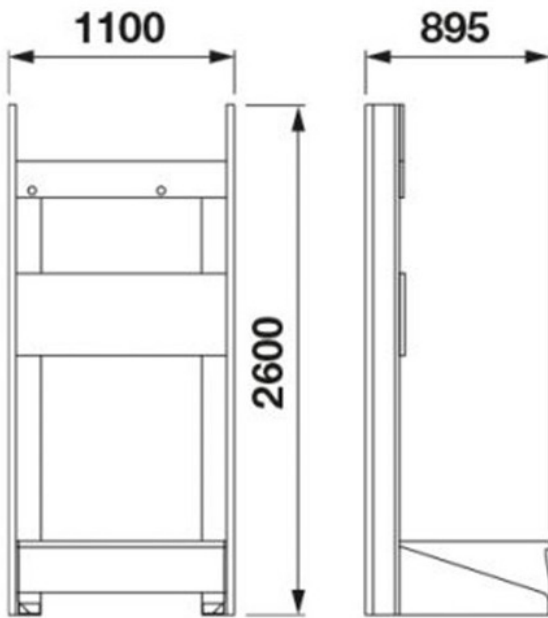

# RAASM FRONTAL SERVICE COLUMNS

The RAASM Frontal Service Columns provide a complete package including bundled storage for 205L drums, capacity to mount 3 hose reels, pumps, and drip trays.

Single Post Service Column:

Ideal service stations for rationalising the areas dedicated to delivery. Installable on walls, connected to the centralised distribution system, they are real independent operational stations.

The upper part of the support is arranged with holes for the application of hose reels series 330 - 390 - 430 - 450 - 530 and solenoid valves for stopping the fluid.

## FEATURES & BENEFITS:

- Bundled storage for 205L drums
- Capacity to mount 3 hose reels, pumps, and drip trays
- This compact setup will ensure optimum workshop efficiency and create a professional look that is sure to impress
- Ability to collect any leaks or accidental spills by means of containment tanks
- Installable on walls, they are real independent operational stations.
- Made from top quality materials, with scratchproof painting.
- Note: Frontal Service Columns do not come with hose reels.

PART NO.		DIMENSIONS	WEIGHT
AF-RA-39351	RAASM Closed Frontal Service Column - 2 Hose Reels & 1 Drum Capacity	120x270x100	165 Kg
AF-RA-39352	RAASM Closed Frontal Service Column - 3 Hose Reels & 2 Drum Capacity	160x270x95	185 Kg
AF-RA-39322	RAASM Single Post Service Column - 2 Reel Capacity		48.5 Kg