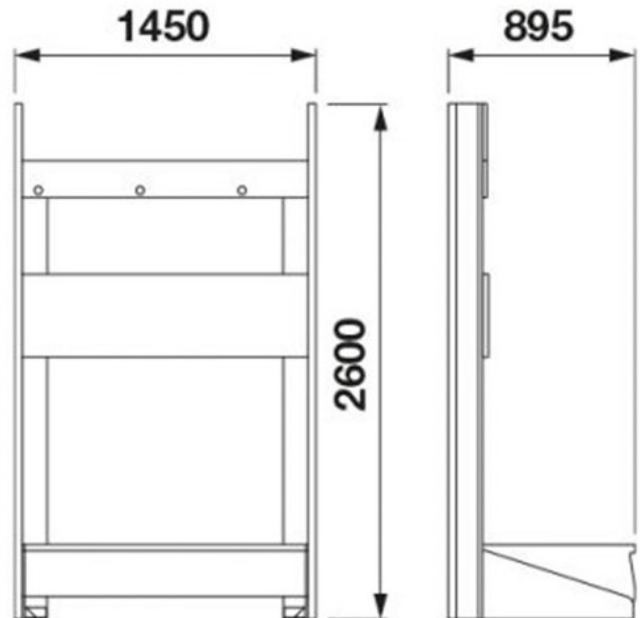

AF-RA-39352