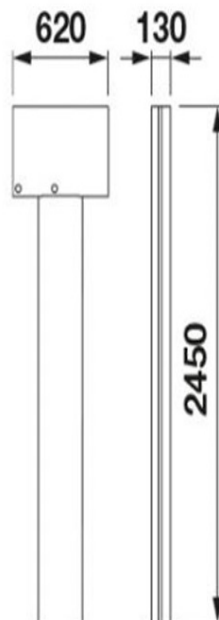

AF-RA-39322